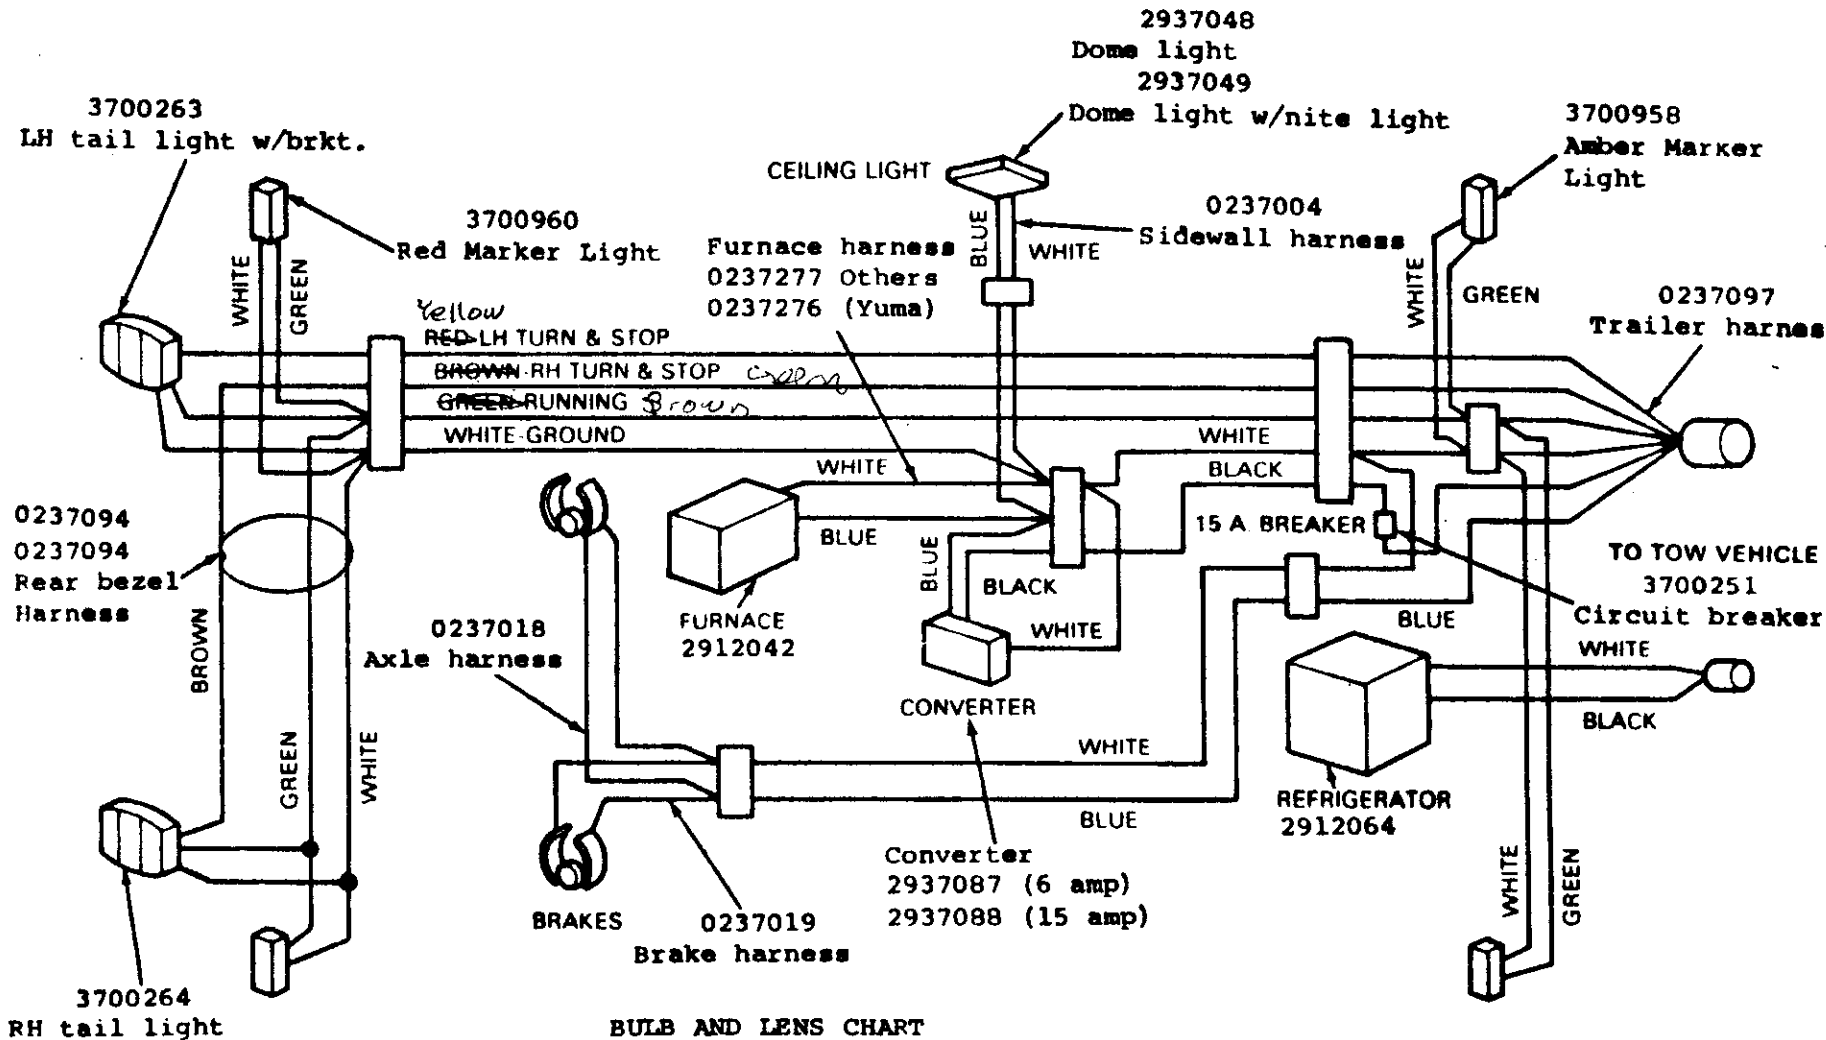

WITH VARIATIONS THIS IS PRETTY TYPICAL OF
 SOLID STATE WIRING FROM 1971-1978
 1979-80
 12 VOLT ELECTRICAL

BULB AND LENS CHART

	Clearance Amber	Red	Tail RH	LH	Dome Single	N/lite
Lens	3700974	3700975	6237005	6237004	6200294	6200294
Bulb	3700074	3700074	3700027	3700027	3700077	3700077